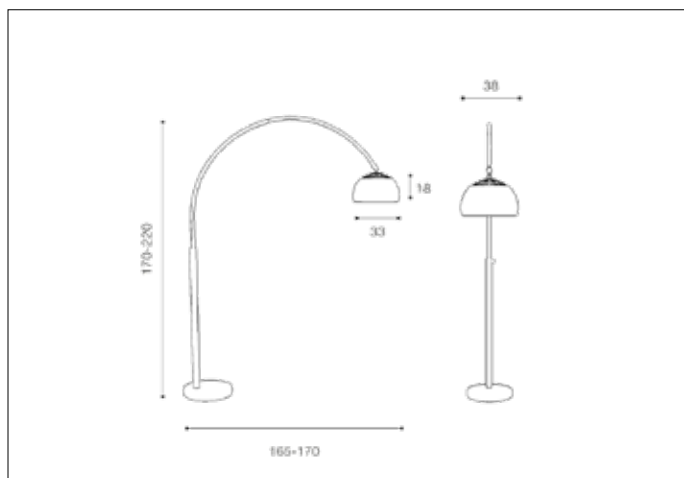

AZzardo[®]
LIGHTING

TOGO CHROME/BLACK
AZ0021, EAN 5901238400219

Dimensions height / width / length [cm] Product Specifications

| | |
|-----------------|-------------------------------|
| Product | 170 ~ 220 x 38 x 165 ~ 170 |
| Mounting inlet: | N/A x N/A x N/A |
| Ceiling base: | N/A x N/A x N/A |
| Shades | 18 x 33 x N/A |

| | |
|--------------------|----------------|
| Line | DECORATIVE |
| Type | Floor |
| Type of track | N/A |
| Colour | Chrome / Black |
| Material | Metal |
| Light source | 1 |
| Type of socket | E27 |
| Lumens | N/A |
| Kelvins | N/A |
| Beam angle | N/A |
| Dimmable | N/A |
| CCT | N/A |
| RGB | N/A |
| RA | N/A |
| App remote control | N/A |
| Remote control | N/A |
| Voltage | 230V |
| Power | max LED 60W |
| Switch location | On the wire |
| Protection class | IP20 |
| Tilt | 90° |
| Rotation | N/A |

Shipping info height / width / length [cm]

| | |
|-------------------|------------------|
| BOX 1: | 19 x 37 x 37 |
| BOX 2: | 121 x 28 x 8,5 |
| BOX 3: | 12 x 43,5 x 43,5 |
| Net weight [kg] | 18,5 |
| Gross weight [kg] | 20,3 |